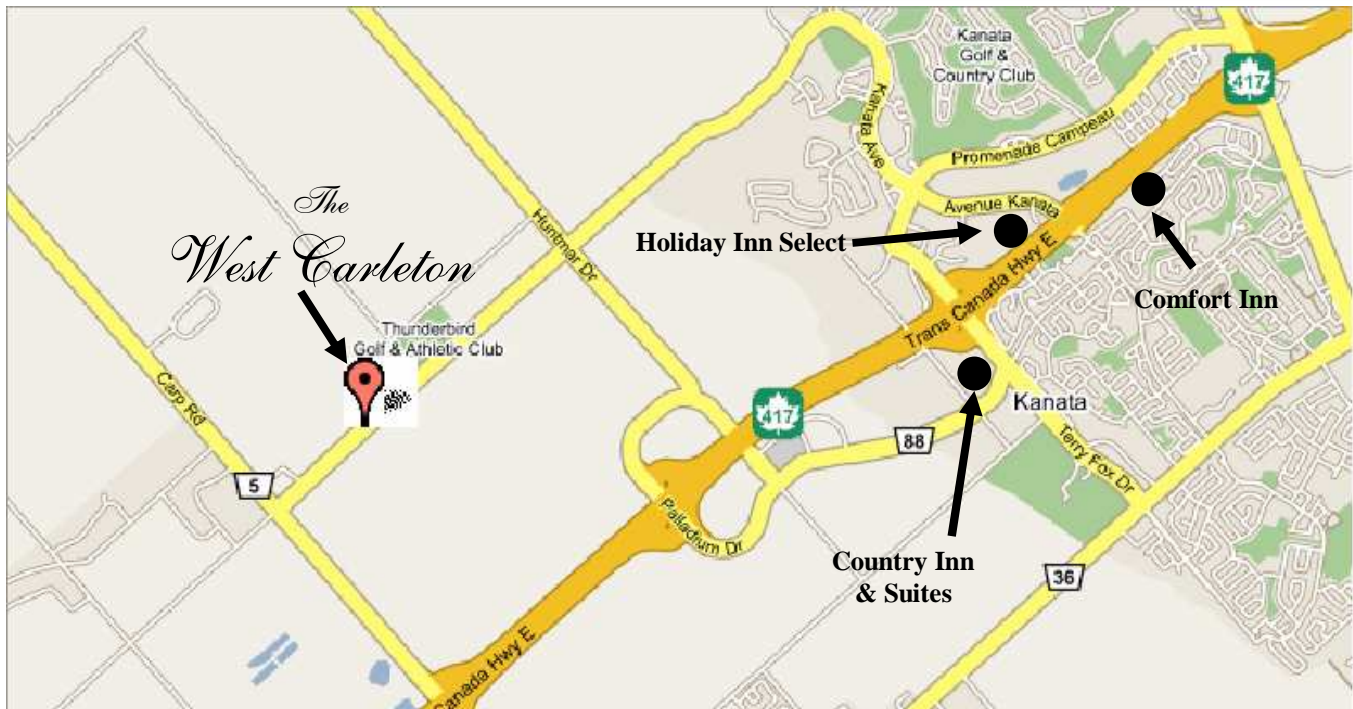

Guide From Ottawa & Nearby Hotels

The
West Carleton
WEDDINGS & BANQUETS

Directions:

Take the Queensway (417) & exit at Palladium North (@ Scotia Bank Place). Turn left (North) onto Huntmar Dr. & left again (West) at the first stop sign onto Richardson Side Rd. WCMC is ~2 miles down the road on the right hand (North) side.

Holiday Inn Select (613-271-3057 or 1-800-HOLIDAY) www.hisottawa.ca:

1. Start out going NORTHWEST on KANATA AVE toward CAMPEAU DRIVE. Continue to follow KANATA AVE. (1.38 miles)
 2. KANATA AVE becomes RICHARDSON SDRD. (0.44 miles)
 3. Turn RIGHT to stay on RICHARDSON SDRD. (2.05 miles)
 4. End at 2075 Richardson Side Road Carp, ON K0A CA
- Total Distance: 3.87 miles

Country Inn & Suites (613-599-7767 or 1-800-456-4000) www.countryinns.com/ottawaon_west:

1. Start out going SOUTHEAST on TERRY FOX DRIVE/RR-61 S toward PALLADIUM DR/RR-88. (0.04 miles)
 2. Make a U-TURN onto TERRY FOX DR (1.47 miles)
 3. Turn RIGHT to stay on TERRY FOX DR. (0.39 miles)
 4. Turn LEFT onto RICHARDSON SDRD. (2.05 miles)
 5. End at 2075 Richardson Side Road Carp, ON K0A CA
- Total Distance: 3.96 miles