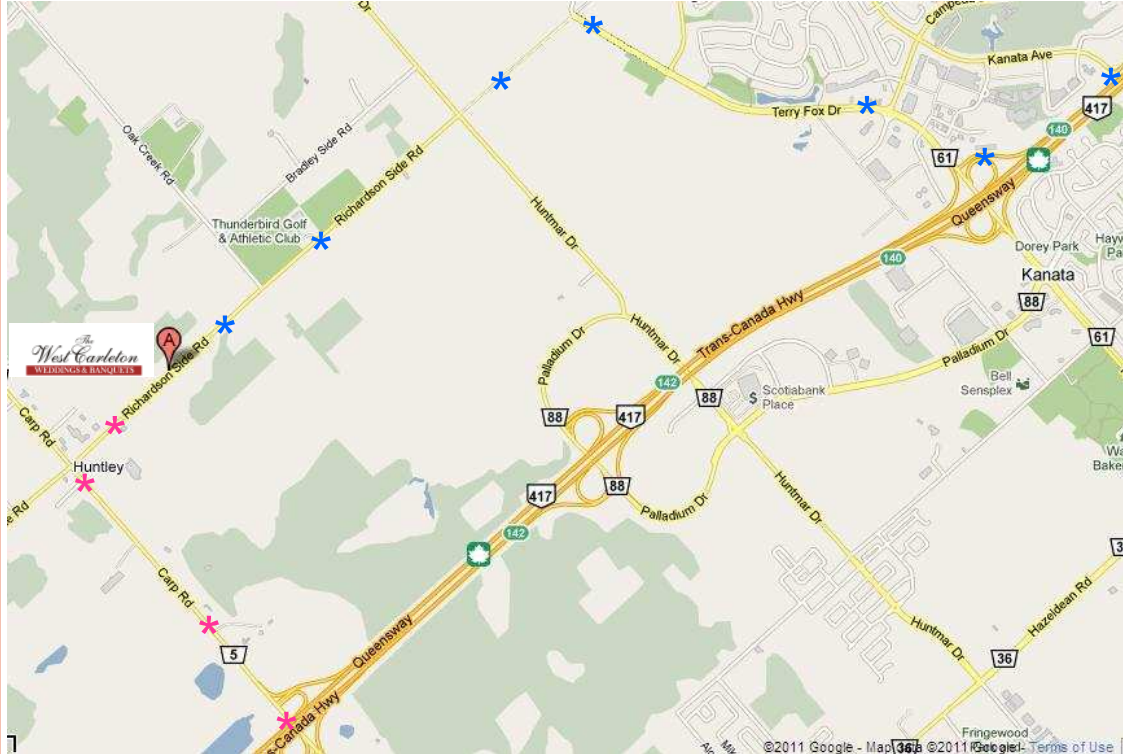

Guide From Ottawa & Nearby Hotels

Directions:

From Ottawa East *

Take the Queensway West (417) & exit at Terry Fox Drive. Turn right onto Terry Fox at the stop lights and pass the Centrum Plaza and Signature Centre on your right. Continue on Terry Fox until you must turn left onto Richardson Side Road. The West Carleton is located at 2075 Richardson Side Road on the right hand (North) side between the Huntmar & Carp Road intersections.

From West of Ottawa *

Drive the Queensway East (417) to Ottawa. Take exit 144 for Carp Road/Regional Road 5 towards Stittsville/Carp. Turn Left at Carp Road/Regional Road 5 (signs for Carp Road N). Turn right onto Richardson Side Road (intersection where the Cheshire Cat Pub is located). Continue driving on Richardson Side Road. The West Carleton is located on the left hand side.

www.thewestcarleton.com

Guide From Ottawa & Nearby Hotels

Directions:

From the Country Inn & Suites By Carlson, Ottawa West *

578 Terry Fox Drive, Kanata Ontario ; Ph: 1-800-596-2375; (613) 599-7767

From the hotel turn right onto Palladium Drive. Take the third right onto Huntmar Road (at the corner next to the Scotia Bank Place). Continue on Huntmar Road over the highway and stay on Huntmar Road which now travels to the right. Come to the stop sign at the corner of Huntmar and Richardson Side Road(s), where you will turn left. The West Carleton is located at 2075 Richardson Side Road on the right hand (North) side between the Huntmar & Carp Road intersections.

From the Holiday Inn & Suites Ottawa Kanata *

101 Kanata Ave. Ottawa, Ontario ; Ph: 1.613.271.3057

From the hotel turn left at the stop lights and travel west on Kanata Ave. Turn left at Campeau Drive and pass the Signature Plaza entrance on your right. Turn right onto Terry Fox Drive. Continue on Terry Fox until you must turn left onto Richardson Side Road. The West Carleton is located at 2075 Richardson Side Road on the right hand (North) side between the Huntmar & Carp Road intersections.